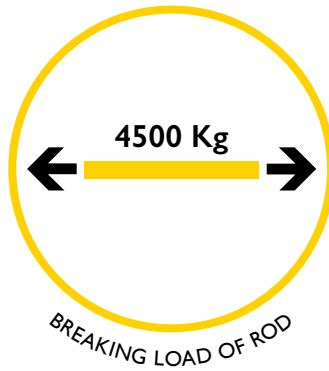

Our high quality, fibreglass rod has a radially reinforced construction, is PP coated and spooled onto robust zinc plated steel frames fitted with an in-built parking brake. Total overall dimensions W 800mm x H 915mm x D 295mm.