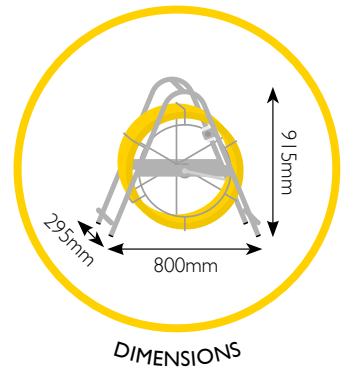

Our high quality, fibreglass rod has a radially reinforced construction, is PP coated and spooled onto robust zinc plated steel frames fitted with an in-built parking brake. Total overall dimensions W 800mm x H 915mm x D 295mm.

### Standard System Lengths

PRODUCT CODE	DIAMETER	LENGTH	WEIGHT
MEDCO50QT9	9mm	50m	16.79Kg
MEDCO80QT9	9mm	80m	19.66Kg
MEDCO100QT9	9mm	100m	21.58Kg
MEDCO120QT9	9mm	120m	23.50Kg
MEDCO150QT9	9mm	150m	26.37Kg
MEDCO200QT9	9mm	200m	31.16Kg