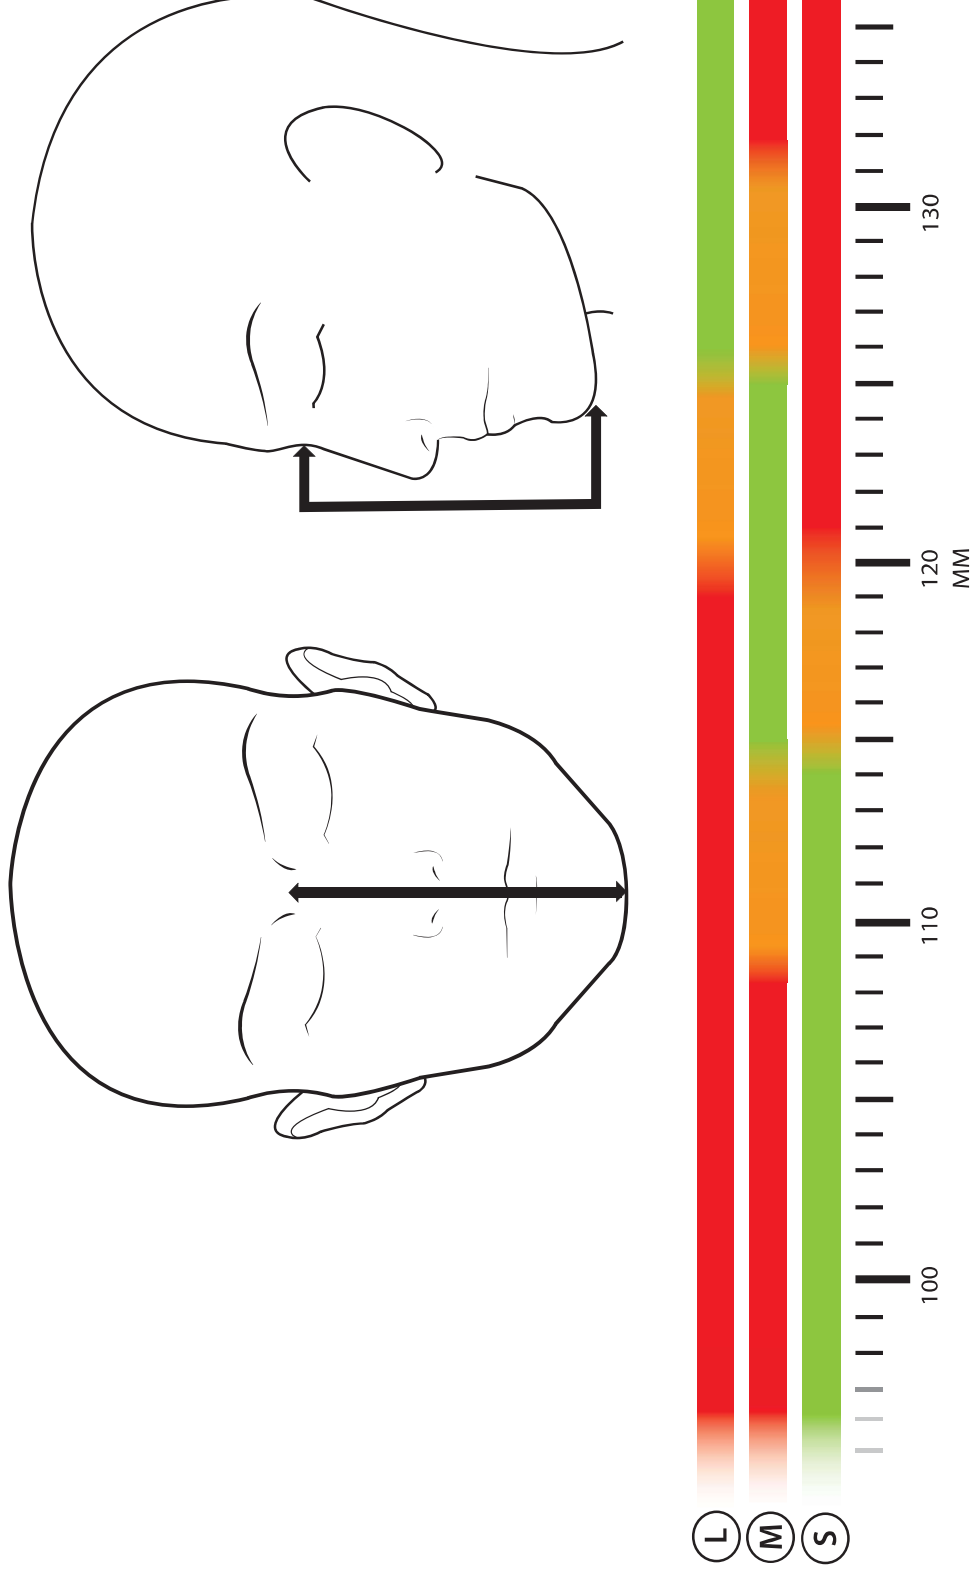

## Mask Sizing Instructions

Use any convenient measuring tool to measure the distance from the bridge of your nose to the tip of your chin. Do not follow the contour of the nose as this will give you incorrect measurements.

Plot your measurements on the graph below to find the best mask fit.

Recommended Preference Not Recommended